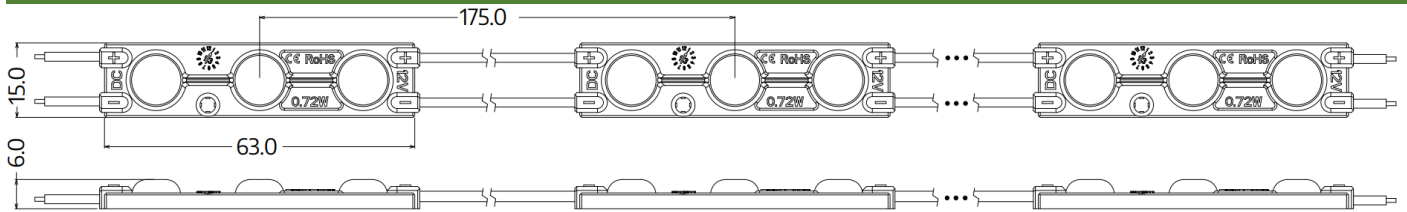

MW-MLD-2835-3B-LENS

Professional Led Modules; **8-20cm** 3D letters, lightboxes

■ Features:

- blue light color
- for indoor and outdoor use
- 40 pcs in chain

UK
CA

CE

TECHNICAL DETAILS

MODEL	MW-MLD-2835-3B-LENS
Supply voltage	12V DC
Power consumption per module	0.72W
Chain power consumption	28.8W
Current consumption per module	60mA
LED diodes	San`an led - 2835
Quantity of LEDs	3
Light color	Blue (460nm)
Luminous flux	11lm
Luminous flux density	84lm / (W)
Color rendering index - CRI	-
Beam angle	160°
Current stabilization	Yes
Dimming	Yes
Module dimensions (L x W x H)	63 x 15 x 6mm
Cable length	112mm
Number of modules in 1m	5.7
Box weight	21kg
Packing	Chain – 40pcs / Bag – 160pcs / Box – 2560pcs
Montage	Adhesive tape / mounting screw
Lifetime	L70B50 > 50000h
Working temperature	-25°C ÷ 55°C
IP protection	IP67
Warranty	5 years

MW-MLD-2835-3B-LENS

Professional Led Modules; **8-20cm** 3D letters, lightboxes

Dimensions

Connection diagram

One-side power input:

Two-side power input:

Maximum number of modules 40 pcs

Maximum number of modules 80 pcs

It is acceptable to connect multiple chains in parallel, as long as the power supply provides sufficient power

Beam angle