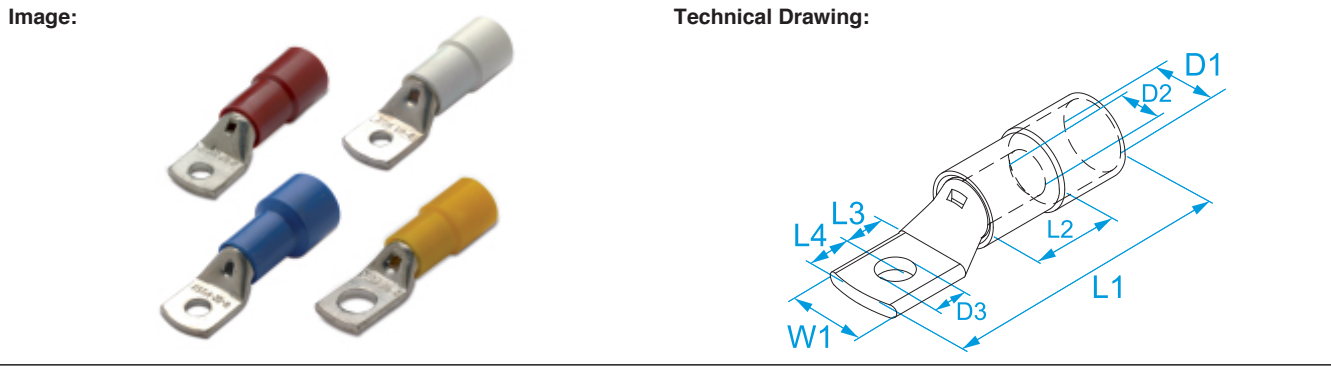

Product family: Terminals - Insulated tube terminals
001071, 001191, 001251, 001311, 002191, 002251, 002311, 003191, 003251, 003311, 003371, 003431, 00419, 00420, 00431, 00432, 00437, 00438, 00443, 00444, 00525, 00526, 00531, 00532, 00537, 00537S, 00537S1, 00538, 00543, 00544, 00547, 00549, 00625, 00626, 00631, 00632, 00637, 00638, 00643, 00644, 00649, 006492, 00731, 00732, 00737, 00738, 00743, 00744, 00749, 00752, 00831, 00832, 00837, 00838, 00843, 00844, 00849, 00852, 00855, 00856, 00937, 00943, 00949, 00955, 00961, 05137, 05143, 05149, 05155, 05161, 05237, 05243, 05249, 05255, 05261, 05337, 05343, 05349, 05355, 05361, 05367, 05449, 05455, 05461, 05467, 05549, 05555, 05561, 05567

Code:

Description: TERMINAL LUGS FOR COPPER CONDUCTORS · NYLON INSULATED · COLOURED

Specifications:

TERMINAL MATERIAL: tinned copper
INSULATION MATERIAL: polyamide (PA 6.6)
INSULATION SELF-EXTINGUISHING GRADE: UL 94 V2
OPERATING TEMPERATURE: 130 °C max
CONDUCTOR CLASS: Class 1 and 2 (rigid) and Class 5 (flexible) according to EN 60228